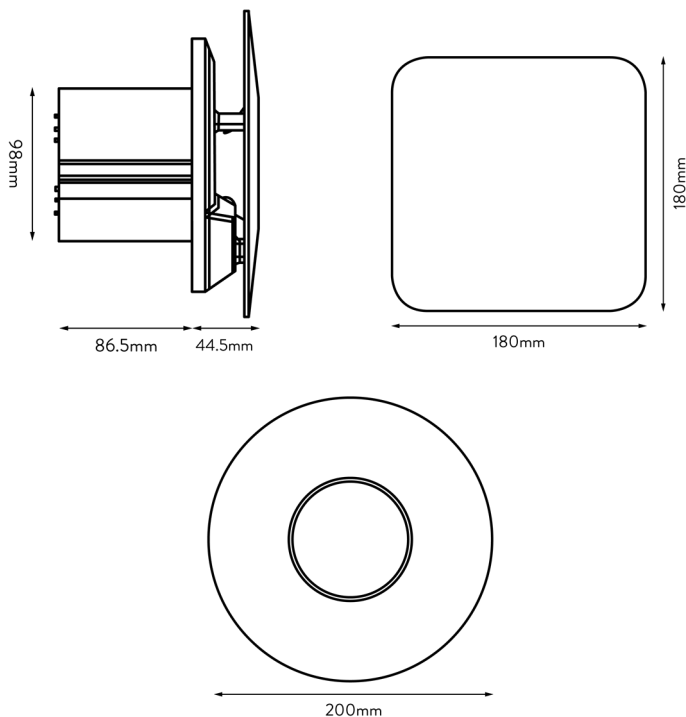

AIR QUALITY INNOVATION

Simply Silent™ Contour C4

Model: C4SR, C4TSR, C4PSR, C4HTSR

| | |
|-------------------|--|
| Product Type | 4" / 100mm Axial Fan |
| Model Number | C4SR / C4TSR / C4PSR / C4HTSR |
| Model Range | Domestic Bathroom Fans |
| Part Number | 078339 / 078346 / 078353 / 078360 |
| Barcodes | 5011139078339 / 5011139078346 5011139078353 / 5011139078360 |
| Country of Origin | Ireland |
| Guarantee Period | 2 Years |

Dimensions

Technical Details

| | C4SR | C4TSR | C4PSR | C4HTSR |
|--------------------------------|-------------|-------------|-------------|-------------|
| No. of Speeds | 2 | 2 | 2 | 2 |
| Power (W) | 6.3 / 7 | 6.3 / 7 | 6.3 / 7 | 6.3 / 7 |
| Duct Size (mm) | 100 | 100 | 100 | 100 |
| Flow rate (L/s) | 15 / 21 | 15 / 21 | 15 / 21 | 15 / 21 |
| Flow rate (m³/h) | 54 / 76 | 54 / 76 | 54 / 76 | 54 / 76 |
| Noise dB(A) _{3m} | 15 / 29 | 15 / 29 | 15 / 29 | 15 / 29 |
| Specific Fan Power SFP (W/L/s) | 0.42 / 0.33 | 0.42 / 0.33 | 0.42 / 0.33 | 0.42 / 0.33 |
| IPX Rating | IPX4 | IPX4 | IPX4 | IPX4 |
| Motor Type | AC | | | |
| Pullcord | | | ✓ | |
| Timer (30s—30mins) | | ✓ | | ✓ |
| Humidistat | | | | ✓ |
| Height (mm) | 180 / 200 | 180 / 200 | 180 / 200 | 180 / 200 |
| Width (mm) | 180 / 200 | 180 / 200 | 180 / 200 | 180 / 200 |
| Depth (mm) | 131 | 131 | 131 | 131 |
| Packed Weight (kg) | 1.0 | 1.0 | 1.0 | 1.0 |
| Packed Height (mm) | 215 | 215 | 215 | 215 |
| Packed Width (mm) | 215 | 215 | 215 | 215 |
| Packed Depth (mm) | 210 | 210 | 210 | 210 |
| Ti | | | | |
| Hi | | | | |
| Colour | White | | | |